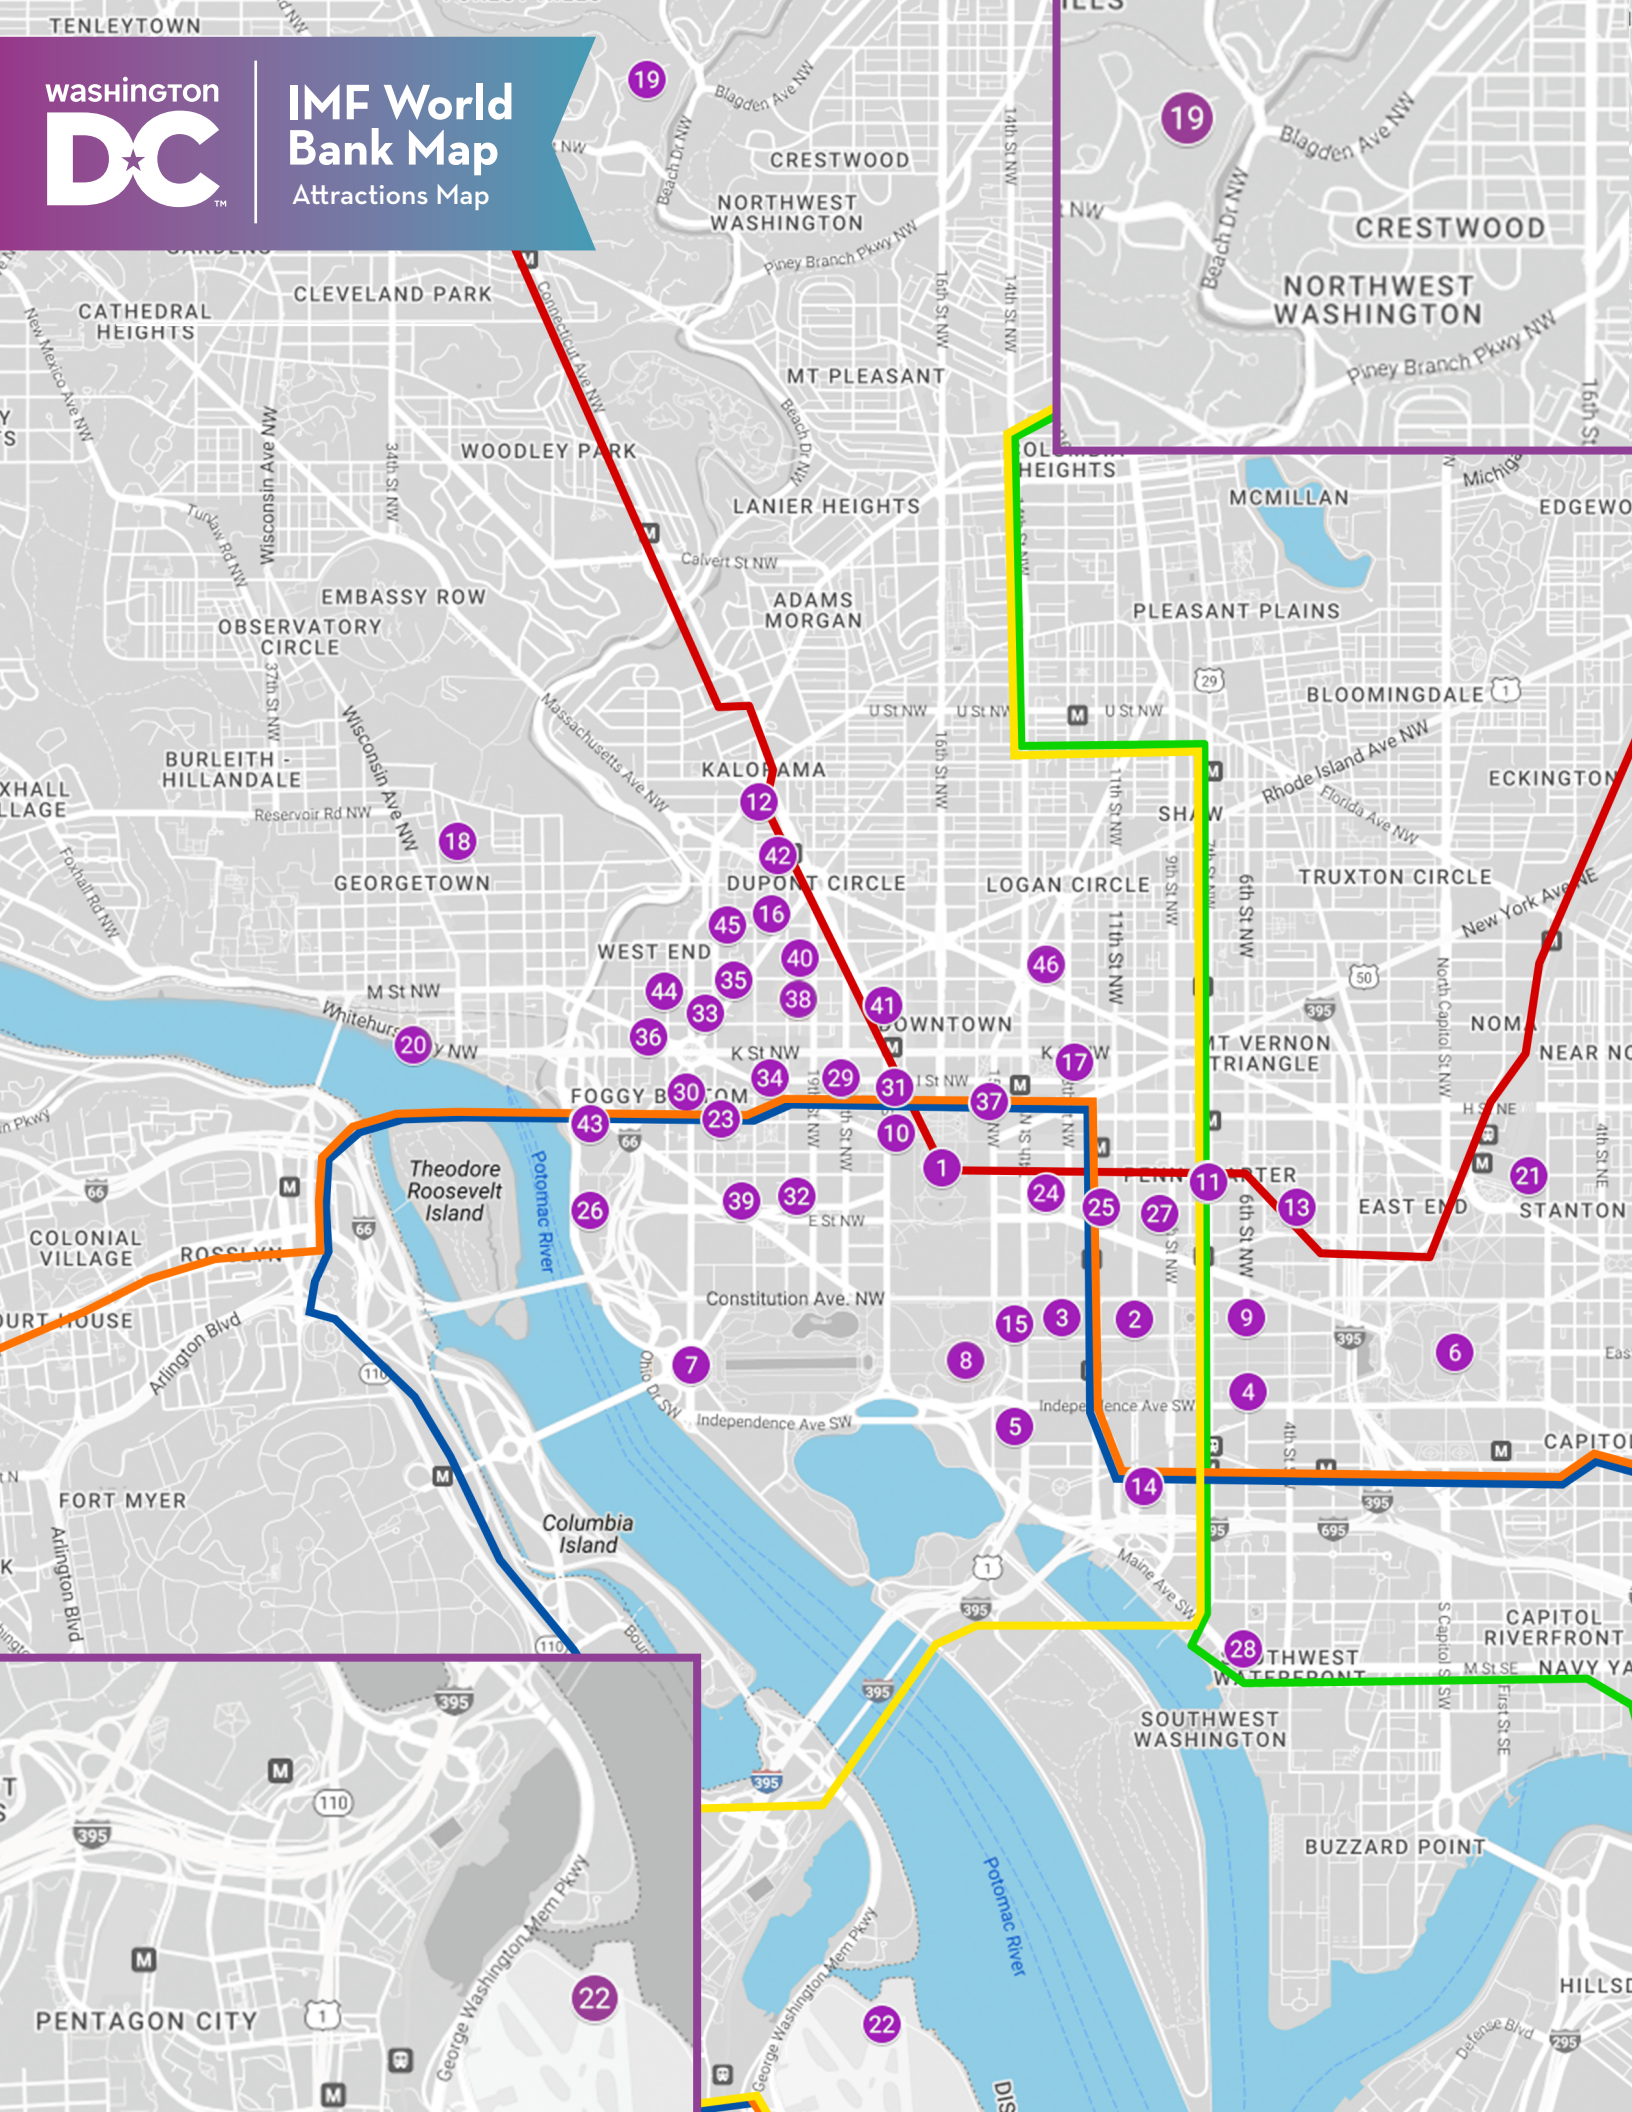

IMF World Bank Map

Attractions Map

1. **The White House**
1600 Pennsylvania Avenue, NW
2. **Smithsonian National Museum of Natural History**
10th St. & Constitution Ave. NW, Washington, DC 20560
3. **American History**
1300 Constitution Ave. NW, Washington, DC 20560
4. **Air & Space**
600 Independence Ave SW, Washington, DC 20560
5. **United States Holocaust Memorial Museum**
100 Raoul Wallenberg Pl SW, Washington, DC 20024
6. **US Capitol Visitor's Center**
First St SE, Washington, DC 20515
7. **Lincoln Memorial**
2 Lincoln Memorial Cir NW, Washington, DC 20002
8. **Washington Monument**
2 15th St NW, Washington, DC 20024
9. **National Gallery**
Constitution Ave. NW, Washington, DC 20565
10. **Renwick Gallery**
1661 Pennsylvania Avenue NW #1, Washington, DC 20006
11. **Portrait Gallery**
8th St NW & G St NW, Washington, DC 20001
12. **Phillips Collection**
1600 21st St NW, Washington, DC 20009
13. **National Law Enforcement**
444 E St NW, Washington, DC 20001
14. **Spy Museum**
700 L'Enfant Plaza SW, Washington, DC 20024
15. **NMAAHC**
1400 Constitution Ave. NW, Washington, DC 20560
16. **O Museum**
2020 O St NW, Washington, DC 20036
17. **Planet Word**
925 13th St NW, Washington, DC 20005
18. **Tudor Place**
1644 31st St NW, Washington, DC 20007
19. **Hillwood Estate, Museum, & Gardens**
4155 Linnean Ave NW, Washington, DC 20008
20. **Georgetown Waterfront**
3303 Water St NW, Washington, DC 20007
21. **Union Station**
50 Massachusetts Ave NE, Washington, DC 20002
22. **Ronald Reagan Washington National Airport**
2401 Ronald Reagan Washington National Airport Access Rd, Arlington, VA 22202
23. **The George Washington University**
2121 I St NW, Washington, DC 20052
24. **National Theatre DC**
1321 Pennsylvania Avenue NW, Washington, DC 20004
25. **Warner Theatre**
513 13th St NW, Washington, DC 20004
26. **Kennedy Center**
2700 F St NW, Washington, DC 20566
27. **Ford's Theater**
511 10th St NW, Washington, DC 20004
28. **Arena Stage/Kreeger**
1101 6th St SW, Washington, DC 20024
29. **Farragut West Metro Stop**
900 18th St NW, Washington, DC 20006
30. **Foggy Bottom-GWU Metro Stop**
2301 I St NW, Washington, DC 20037
31. **Club Quarters Hotel, Washington DC, White House**
839 17th St. NW
32. **Courtyard Washington, DC/ Foggy Bottom**
515 20th St. NW
33. **Hilton Garden Inn Washington DC-Georgetown Area**
2201 M St. NW
34. **Hotel Lombardy**
2019 Pennsylvania Ave. NW
35. **Hyatt Place Washington DC/Georgetown/West End**
2121 M St. NW
36. **Melrose Georgetown Hotel**
2430 Pennsylvania Ave. NW
37. **Sofitel Washington, DC Lafayette Square**
806 15th St. NW
38. **St. Gregory Hotel**
2033 M St. NW
39. **State Plaza Hotel**
2117 E St. NW
40. **The Concordia**
1250 New Hampshire Ave NW
41. **The Mayflower Hotel, Autograph Collection**
1127 Connecticut Ave. NW
42. **The Ven at Embassy Row, A Tribute Portfolio Hotel**
2015 Massachusetts Ave. NW
43. **The Watergate Hotel**
2650 Virginia Ave. NW
44. **The Westin Georgetown, Washington, DC**
2350 M St. NW
45. **Washington Marriott Georgetown**
1221 22nd St. NW
46. **Washington Plaza Hotel**
10 Thomas Cir. NW